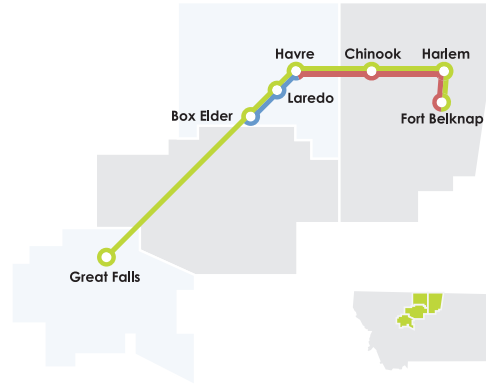

## Red Line

Fort Belknap to Havre (Monday thru Friday)

Fort Belknap to Havre			
Fort Belknap Agency	6:40 am	8:00 am	5:30 pm
Harlem (EZ Mart)	6:45 am	8:05 am	5:35 pm
Chinook (Pennsylvania & 1st St.)	7:15 am	8:35 am	6:05 pm
Havre			
IGA	7:40 am	9:00 am	
MSU-Northern SUB	7:45 am	9:05 am	
MSU-Northern Cowan	7:50 am	9:10 am	
Northern Montana Hospital	7:55 am	9:15 am	
Clinics	8:00 am	9:20 am	
Park & Ride (Old IGA Lot)	8:05 am	9:25 am	6:30 pm
Holiday Villiage Mall	8:10 am	9:30 am	
Kmart	8:15 am	9:35 am	
Walmart	8:20 am	9:40 am	
Havre to Fort Belknap			
IGA		11:00 am	3:45 pm
MSU-Northern SUB		11:05 am	3:50 pm
MSU-Northern Cowan		11:10 am	3:55 pm
Northern Montana Hospital		11:15 am	4:00 pm
Clinics		11:20 am	4:05 pm
Park & Ride (Old IGA Lot)		11:25 am	4:10 pm
Holiday Villiage Mall		11:30 am	4:15 pm
Kmart		11:35 am	4:20 pm
Walmart		11:40 am	4:25 pm
Park & Ride (Old IGA Lot)	7:00 am	11:45 am	4:30 pm
Chinook (Pennsylvania & 1st St.)	7:25 am	12:10 pm	4:55 pm
Harlem (EZ Mart)	7:55 am	12:40 pm	5:25 pm
Fort Belknap Agency	8:00 am	12:45 pm	5:30 pm

## Blue Line

Box Elder - Havre Service (Monday thru Friday)

Havre to Box Elder			
IGA		1:00 pm	4:45 pm
Clinics		1:05 pm	4:50 pm
Northern Montana Hospital		1:10 pm	4:55 pm
MSU-Northern Cowan Hall		1:15 pm	5:00 pm
MSU-Northern SUB		1:20 pm	5:05 pm
Park & Ride (Old IGA Lot)	6:45 am	1:25 pm	5:10 pm
Holiday Villiage Mall		1:30 pm	5:15 pm
Kmart		1:35 pm	5:20 pm
Wal-Mart		1:40 pm	5:25 pm
Laredo	7:05 am	2:00 pm	5:45 pm
Box Elder	7:15 am	2:10 pm	5:55 pm
Box Elder to Havre			
Box Elder	7:15 am	2:10 pm	5:55 pm
Laredo	7:25 am	2:20 pm	6:05 pm
Havre			
MSU-Northern Cowan Hall	7:45 am		
MSU-Northern SUB	7:50 am		
Northern Montana Hospital	7:55 am		
Clinics	8:00 am		
IGA	8:05 am		
Park & Ride (Old IGA Lot)	8:15 am	2:40 pm	6:25 pm
Holiday Villiage Mall	8:20 am		
Kmart	8:25 am		
Walmart	8:30 am		